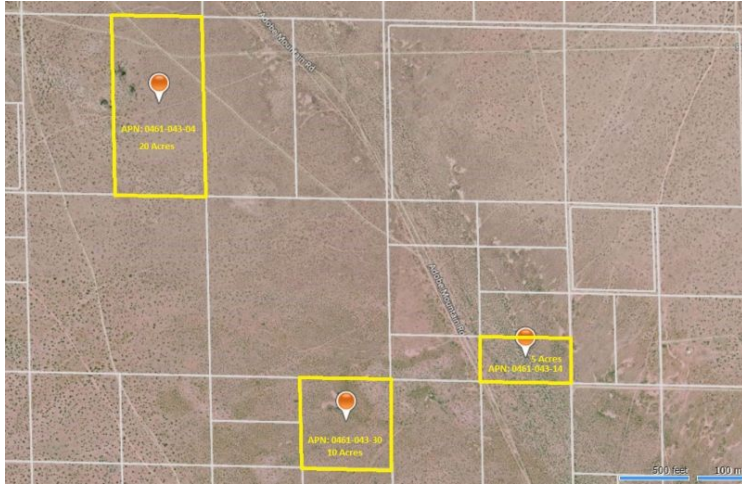

# Land Property For Sale

**1** Adobe Mountain Road, Adelanto, CA 92301

## Property Details

Sale Price	\$152,460
Price PSF	\$0.10
Lot Size	35 Acres
Zoning	Residential Vacant Land

## Property Description

~MAJOR PRICE REDUCTION~ Three parcels of raw land zoned "Resource Conservation" with following permitted uses: Residential, agriculture, etc. Located in the heart of Adelanto -- within 8 miles from 395 Freeway.