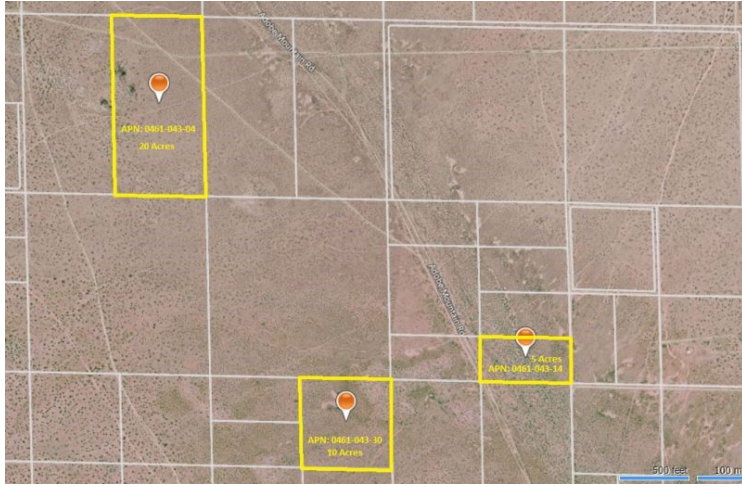

# Land Property For Sale

**1 Adobe Mountain Road, Adelanto, CA 92301**

## Property Details

Sale Price	\$152,460
Price PSF	\$0.10
Lot Size	35 Acres
Zoning	Residential Vacant Land

## Property Description

~MAJOR PRICE REDUCTION~ Three parcels of raw land zoned "Resource Conservation" with following permitted uses: Residential, agriculture, etc. Located in the heart of Adelanto -- within 8 miles from 395 Freeway.