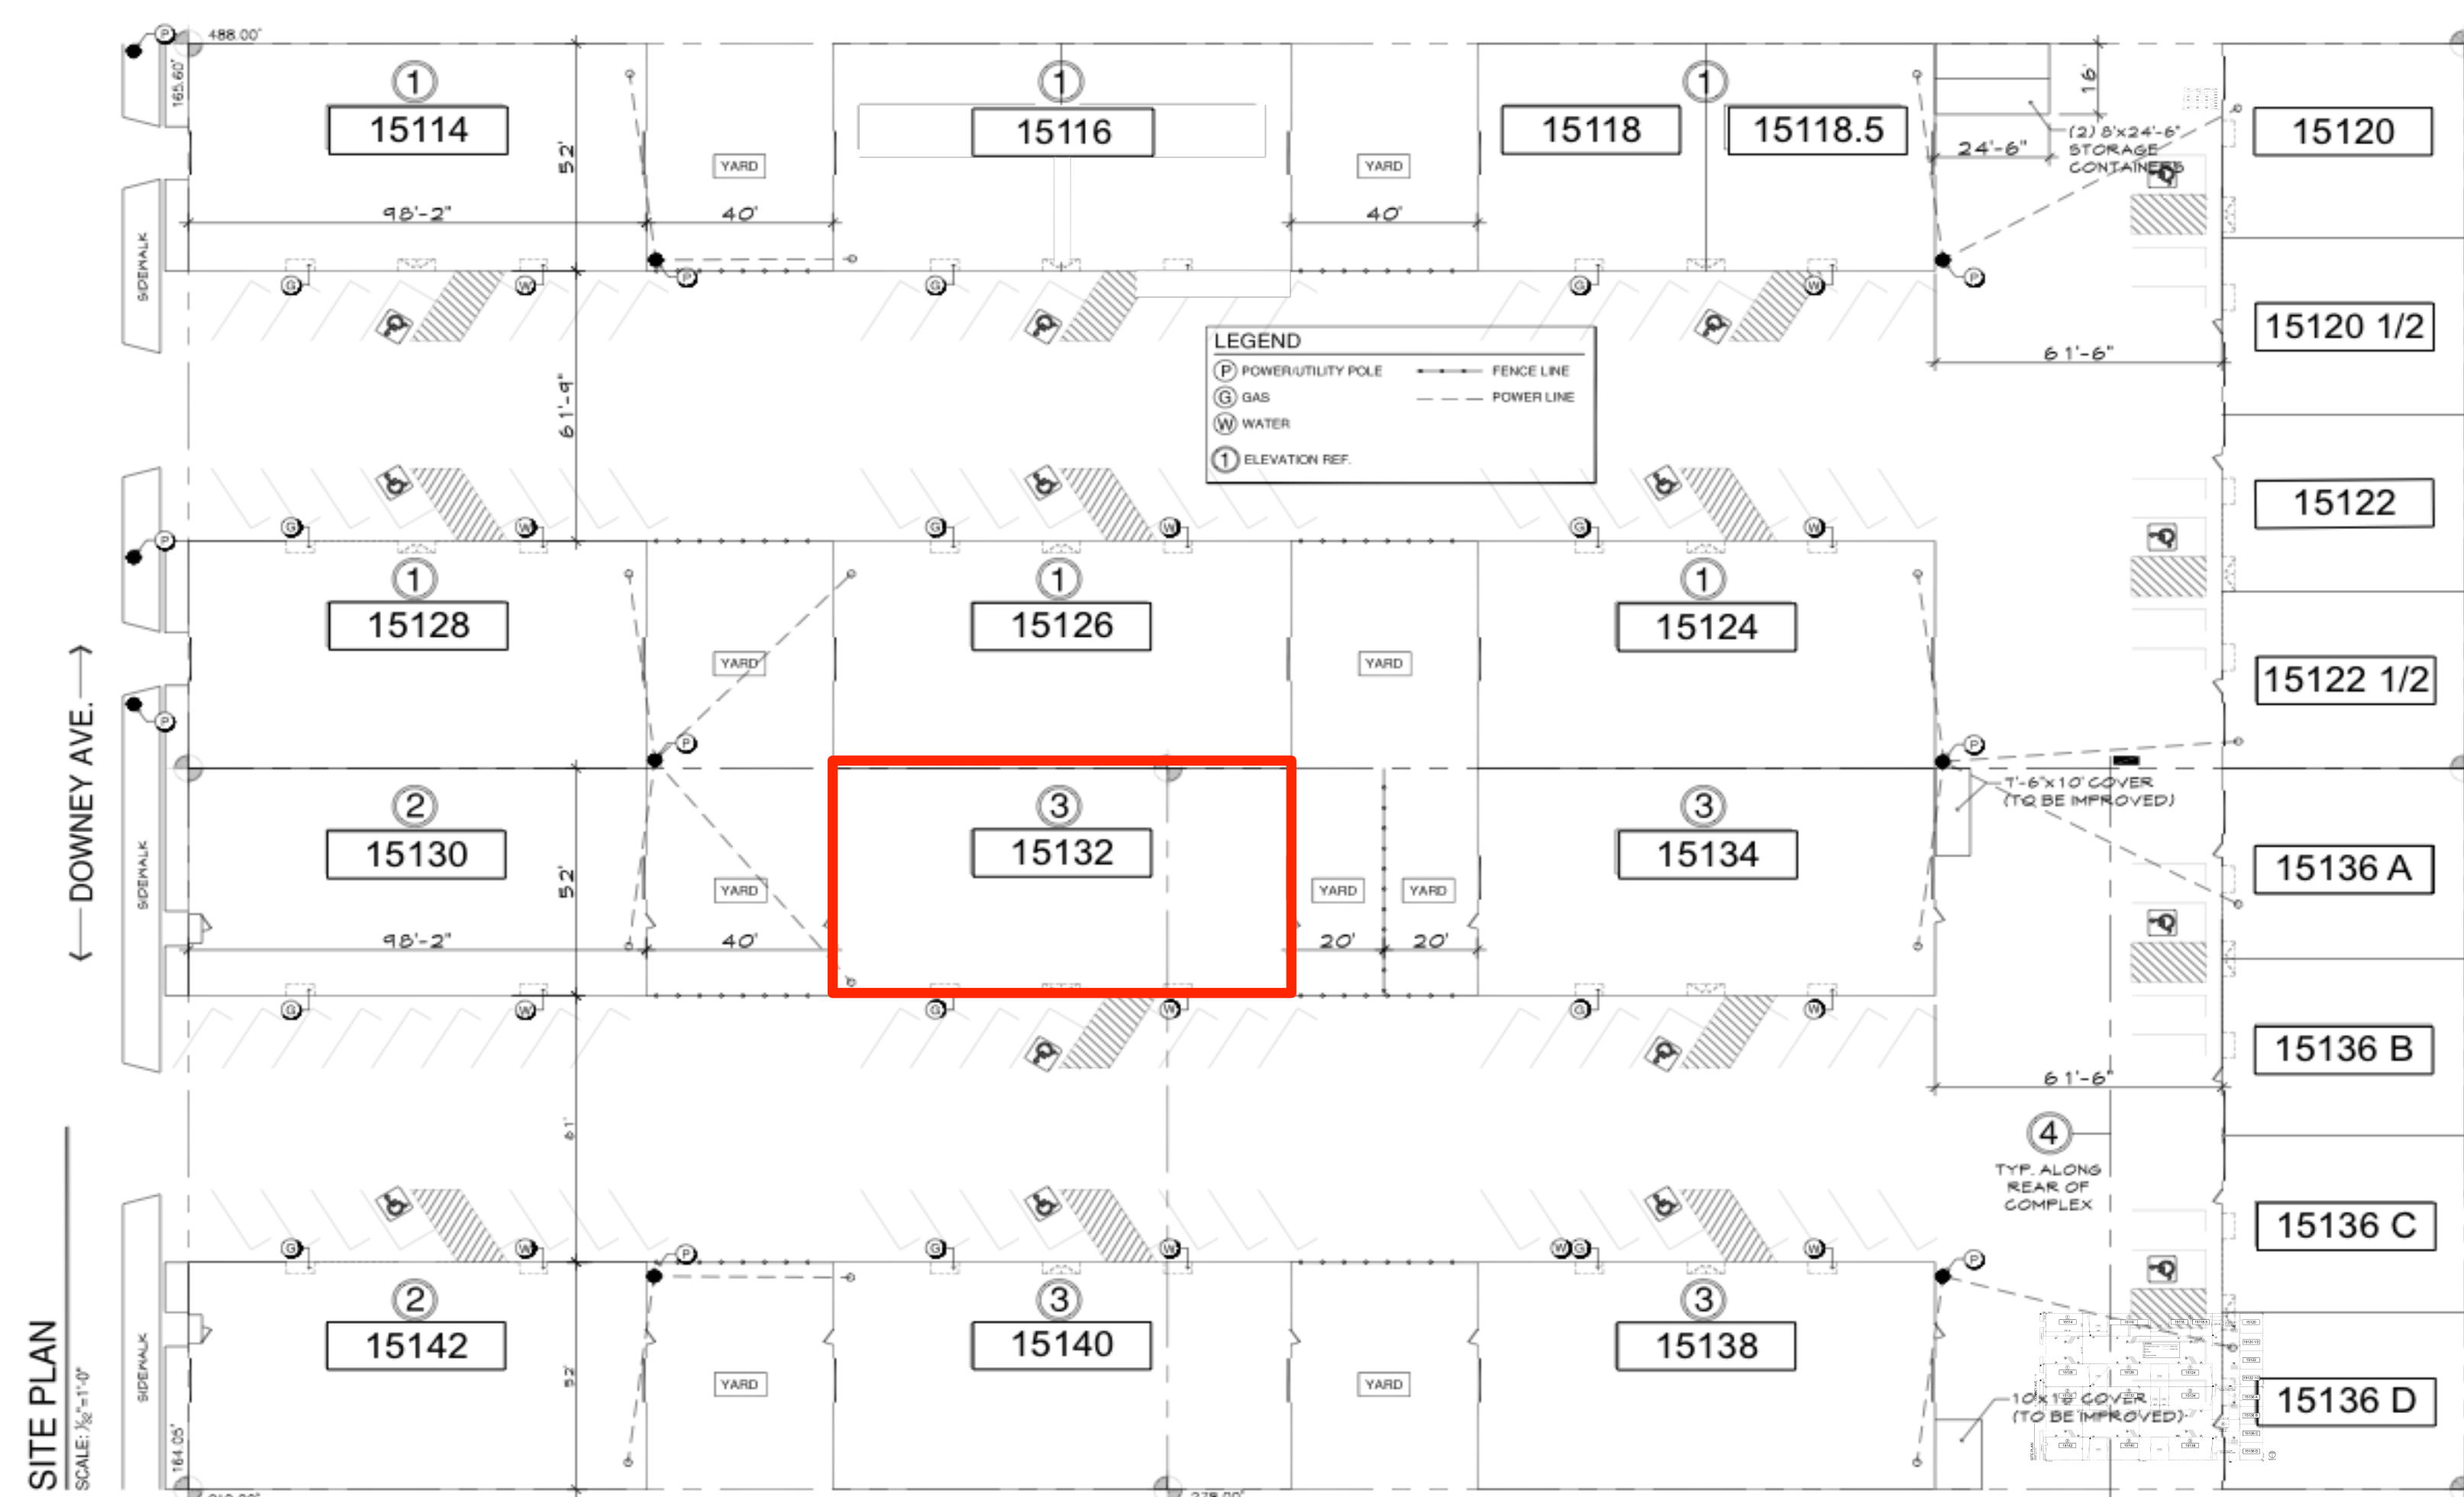

GATED
YARD
(SHARED)

GATED
YARD

PARAMOUNT INDUSTRIAL PARK 15132 DOWNEY AVENUE, PARAMOUNT, CALIFORNIA, 90723